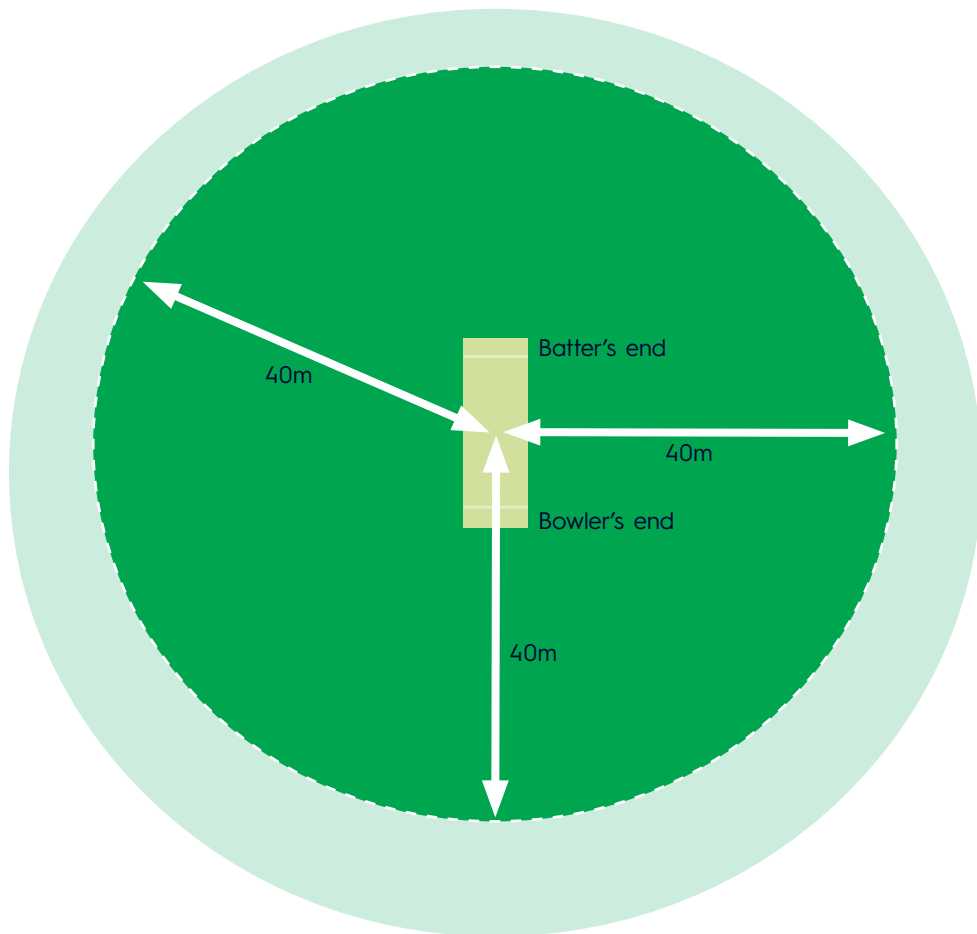

# INTERMEDIATE STAGE BOUNDARY SET UP

A maximum of 40m, taking the measurement from the middle of the pitch

# INTERMEDIATE STAGE PITCH SET UP